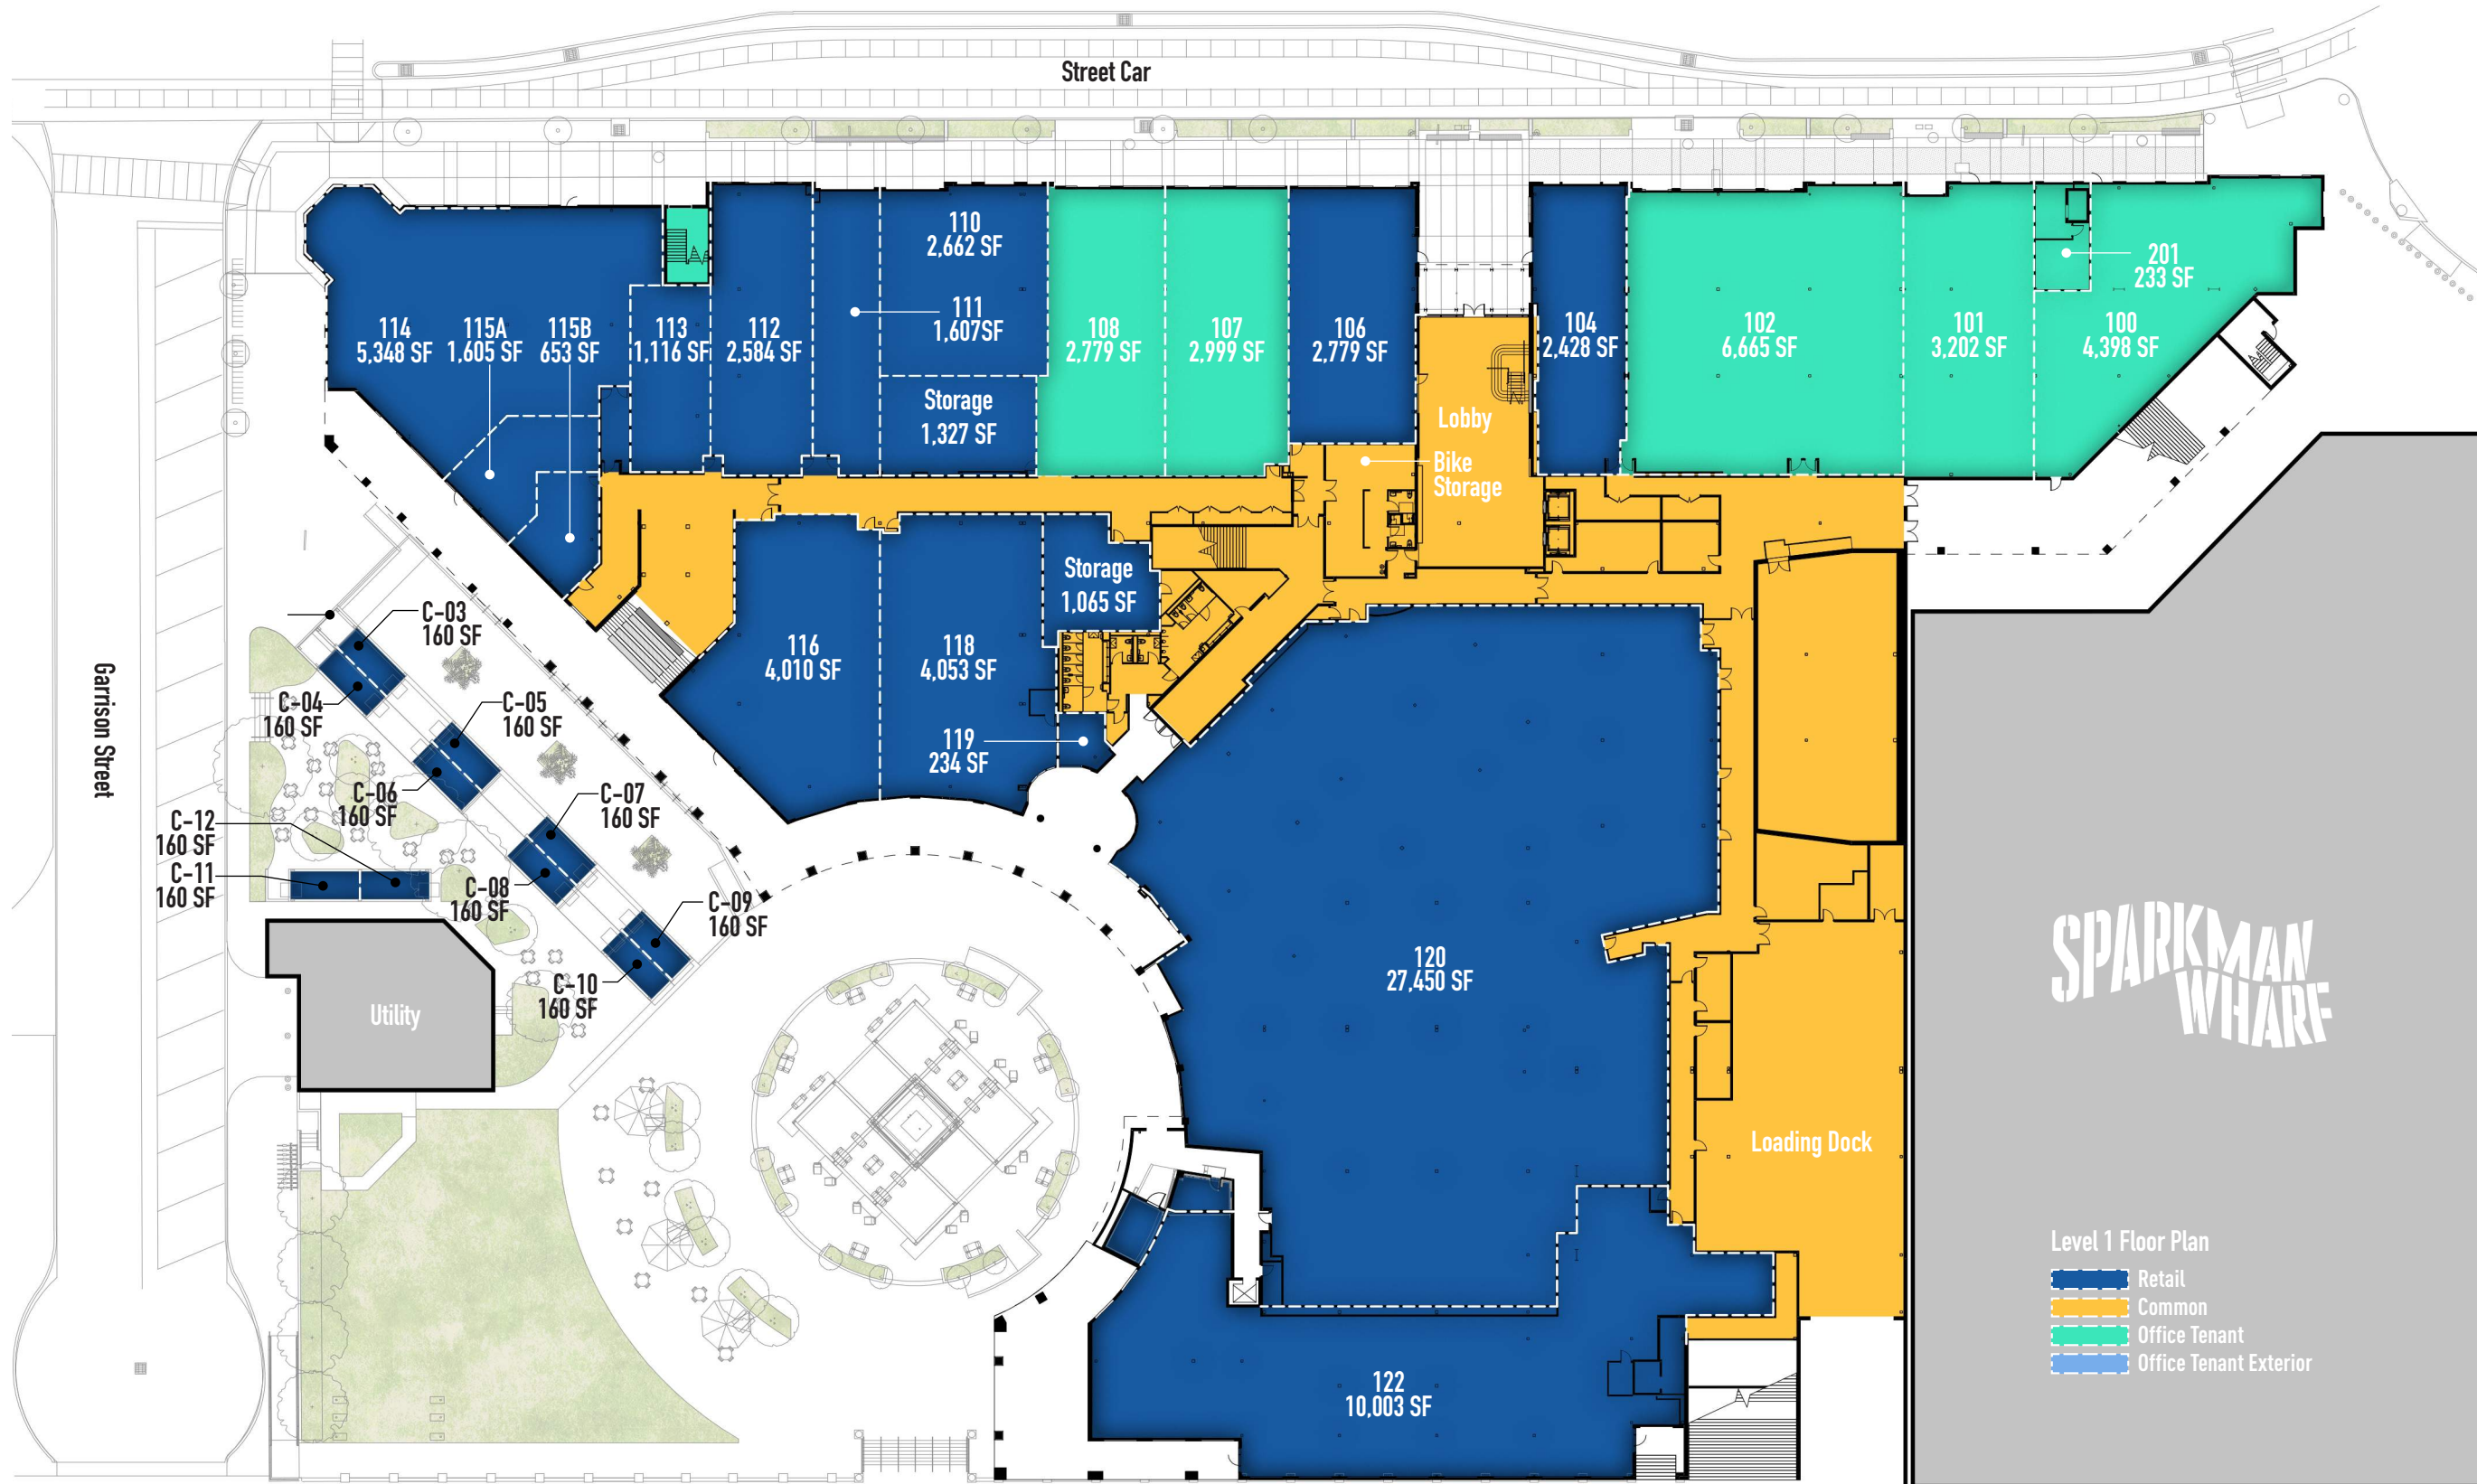

Channelside Drive

Street Car

Level 1 Floor Plan

- Retail
- Common
- Office Tenant
- Office Tenant Exterior

Wharf

Garrison Channel